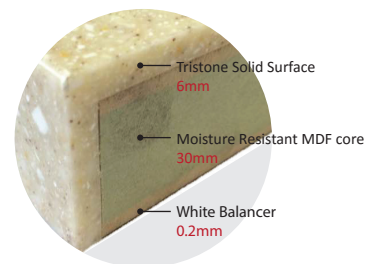

All UK stock colours available in 12mm.

* Only available in Pure White A-104

Tristone UK Sink & Bowl Range

Cast Kitchen Sink & Bathroom Bowls

The cast models are made of acrylic resin which is also non-porous, hygienic and easy to clean and maintain. Our cast sink & basins are available in Pure White. The standard designs are available from UK stock. The JK models are only available without overflow and are not supplied with waste kits. Other customized designs and colours are available upon request.

Thermoformed Kitchen Sink & Bathroom Bowls

Thermoformed Sink & Bowls are available in all Tristone UK colours

Acrylic solid surface sheet material is uniformly heated and vacuum formed to a moulded shape in various designs and configurations. Thermoformed sinks are made-to-order. All models offer overflow as an option. Thermoformed sinks are available with stainless steel or solid surface base and are available in a variety of depths.

• **Artistically Designed**
Bekjo sinks become the centerpiece to every kitchen by suggesting elegant and harmonious designs to compliment and accent the kitchen space.

• **Systemically Designed**
Bekjo sinks are designed to take up minimal space with innovations in energy saving functional design for the sink system. Offering in minimum space with the lowest energy the best functional kitchen sink system.

• **Eco-Friendly**
Bekjo sinks are designed to take care of food waste efficiently and save water.

FORTIS®

Fortis® : Pre-formed worktops offer all the best qualities of solid surface material for your kitchen/bathroom. There are 8 colours available in our Fortis® worktop range. Fortis® is made up of 6mm solid surface material on moisture resistant MDF, which gives your kitchen/bathroom a bespoke quality look and feel.