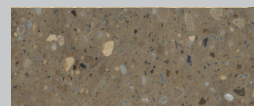

1 sheet of 6mm = **1 pallet point**

NEW COLOURS

Shell * V-004

Almond * V-003

Sinai * V-011

Moria * V-019

Milky Sands S-207

Rainy Sky F-304

All UK stock colours available in 12mm.

* Only available in Pure White A-104

Tristone UK Sink & Bowl Range

Cast Kitchen Sink & Bathroom Bowls

The cast models are made of acrylic resin which is also non-porous, hygienic and easy to clean and maintain. Our cast sink & basins are available in Pure White. The standard designs are available from UK stock. The JK models are only available without overflow and are not supplied with waste kits. Other customized designs and colours are available upon request.